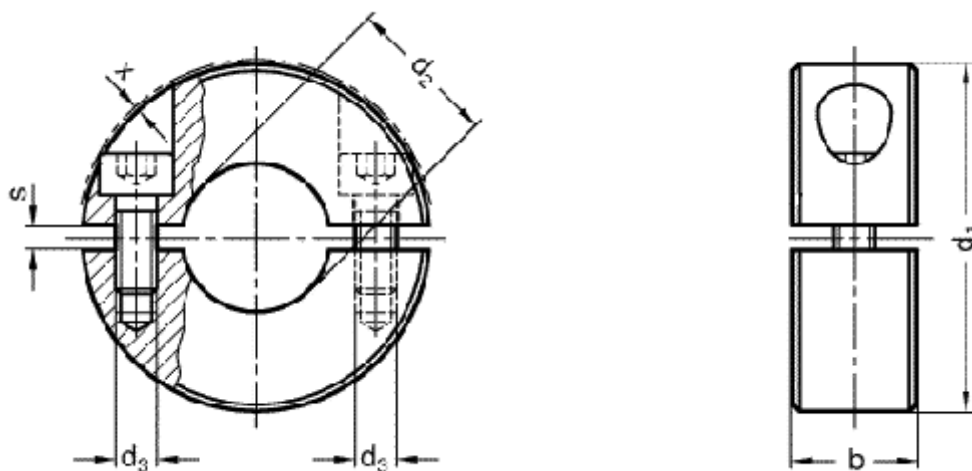

Article number: 20707236B16ST

Description: E+G Split set GN 707.2-36-B16-ST
, 2-pieces

Measures

b = 13
d1 = 36
d2 = B 16
d3 = M5
s = 2.1
x = 1.4